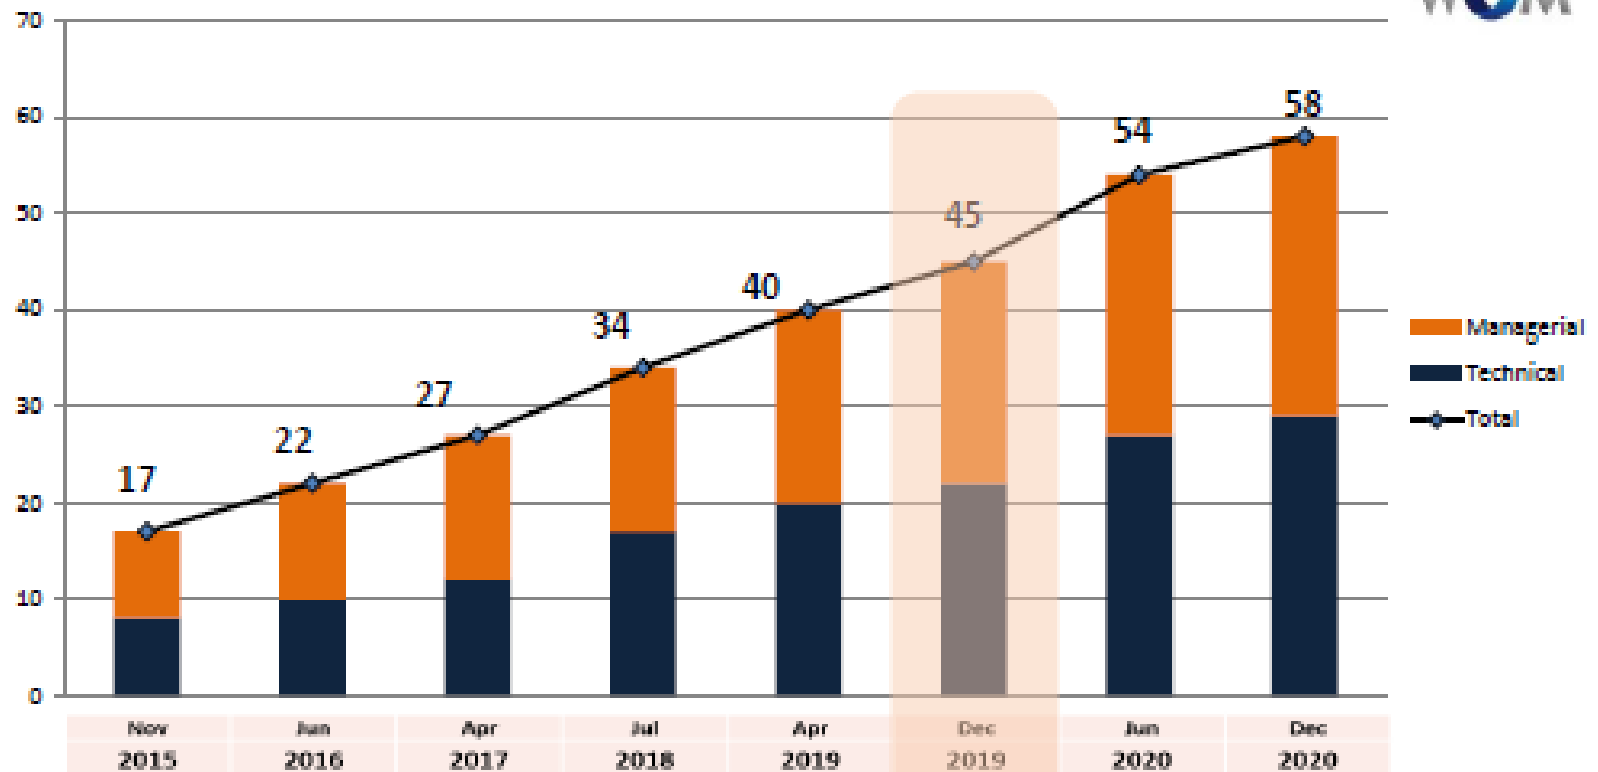

CIE PEMSA SALTILLO

ROUTE MAP - WCM