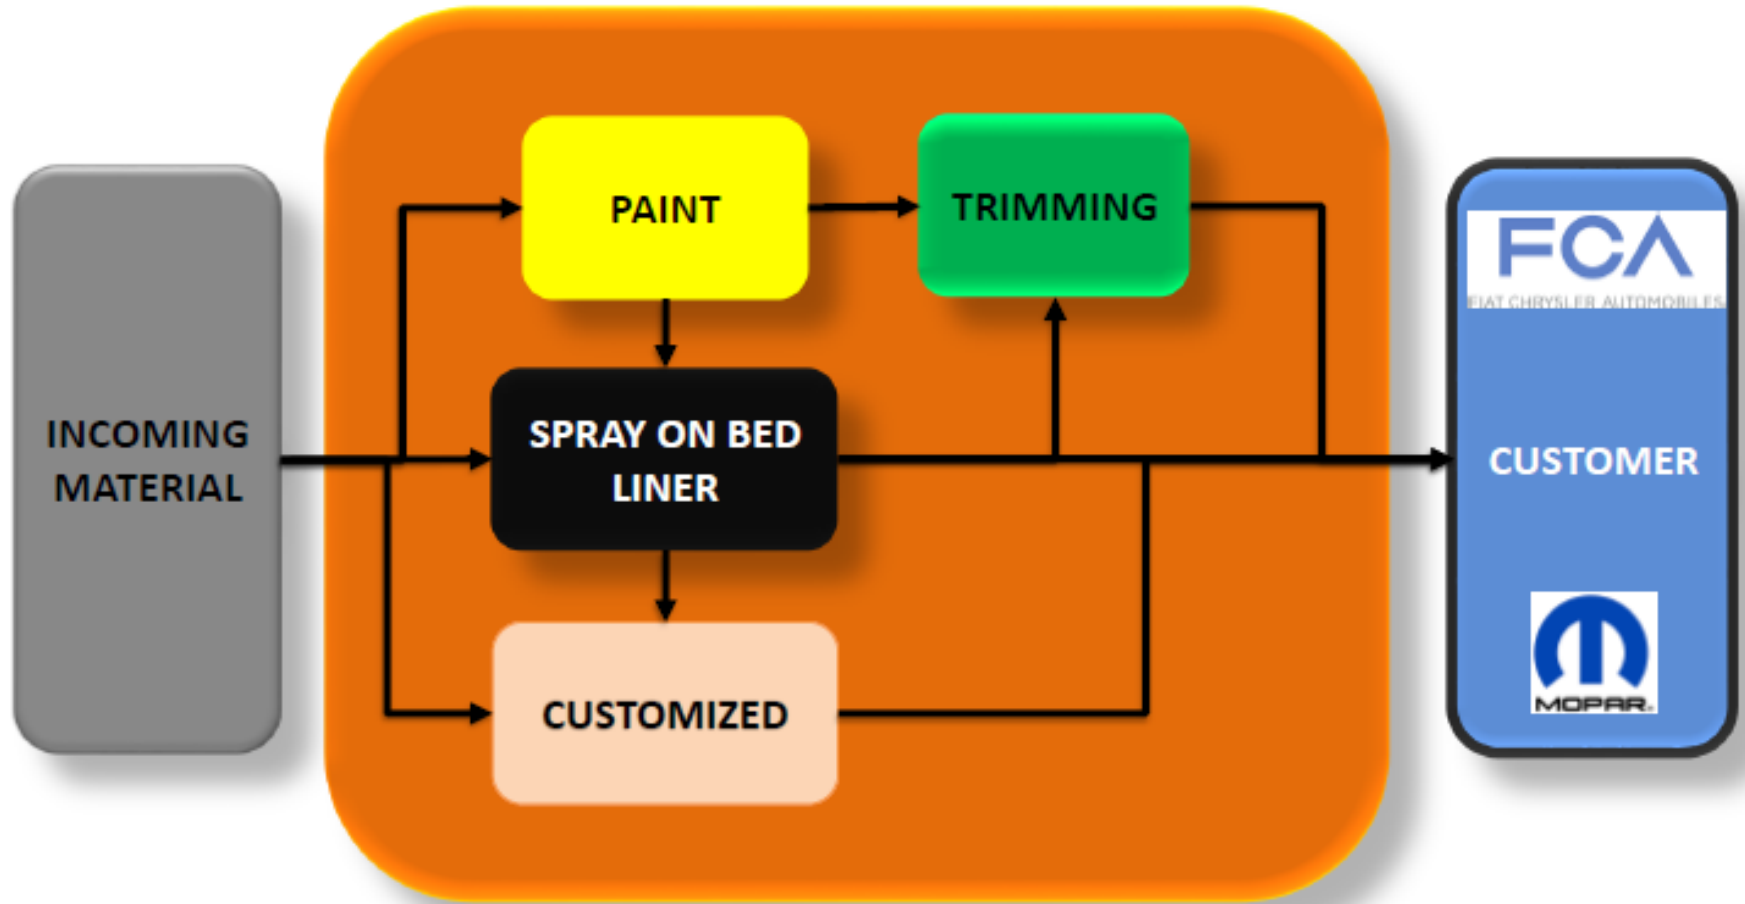

CAPACITY

Paint – 35 JPH (One Tone & Two Tone)
Spray on Bed Liner – 25 JPH
Promaster SOBL Black & Yellow – 14 JPD
Promaster Paint – 25 JPD
Production & Delivery in Sequence
Three Shifts like a mirror with our
customer / 6 Days per Week

CIE -PEMSA SALTILLO

OUR Process

CIE -PEMSA SALTILLO

PROCESS & PRODUCT VALIDATION LABORATORY

PROCESS & RAW MATERIAL

- Viscosity - Viscometer
- Crystal Size- Microscope
- Deposit of Phosphate - Analytical Scale
- Paint & BL vs Quality Certificate